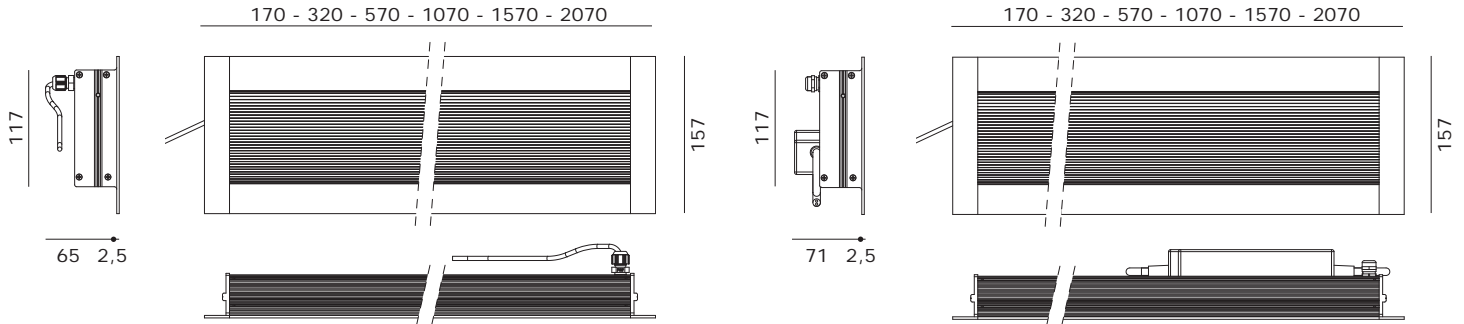

* The values shown represent the operating luminous flux of the fixture

ALDABRA

OYO

24Vdc

100-240Vac

Dimensions of recessing hole

125 x (135 - 285 - 535 - 1035 - 1535 - 2035)mm

Dimensions in mm