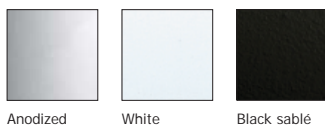

finishes

Anodized

White

Black sablé

LED Colours

white 3000K

white 4000K

white 5500K